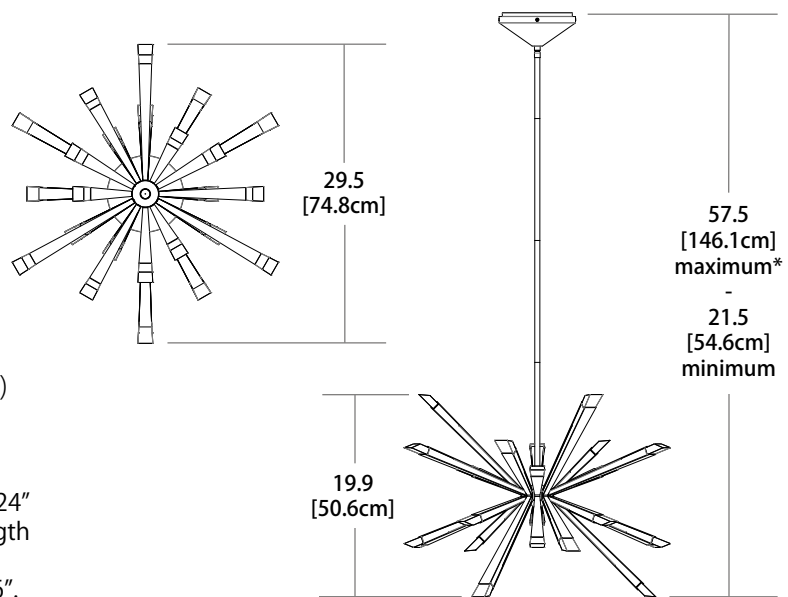

## SPECIFICATION

### Model No. 2STB-MCH-PC

Input Voltage: 120V AC 50/60Hz  
Fixture Wattage: 28.9W  
Approx. fixture output: 1990 lumens  
3000K color temp. / 80 CRI  
ETL Listed

### Model No. 92002-24

(optional polished chrome stem section)  
24" [60.1cm] length

\* fixtures can be ordered with additional 24"  
stems. Each fixture provides a 12' wire length  
to accept up to 4 additional stem sections  
(8 feet) for a maximum stem length of 11'6".